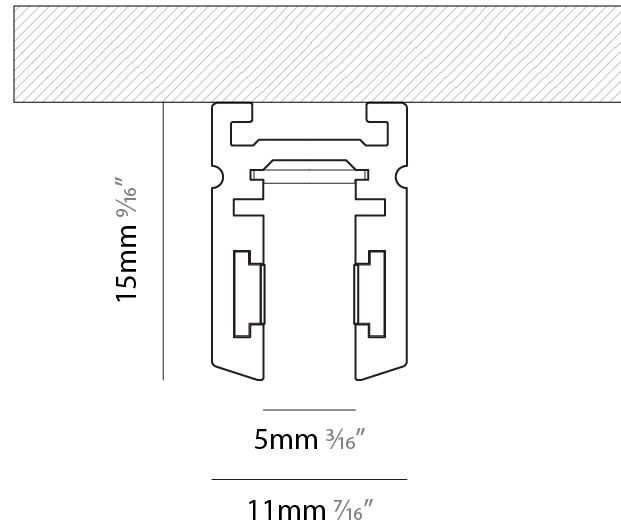

LED

OPTICAL

Beam Angle: 96
 Adjustability: Fixed

RATINGS AND CERTIFICATIONS

Certified By: CSA Certified to UL and CSA Standards
 IP rating: IP20

JUST BLACK SYSTEM SUSPENSION

A3JB-SUS-SYS

base number