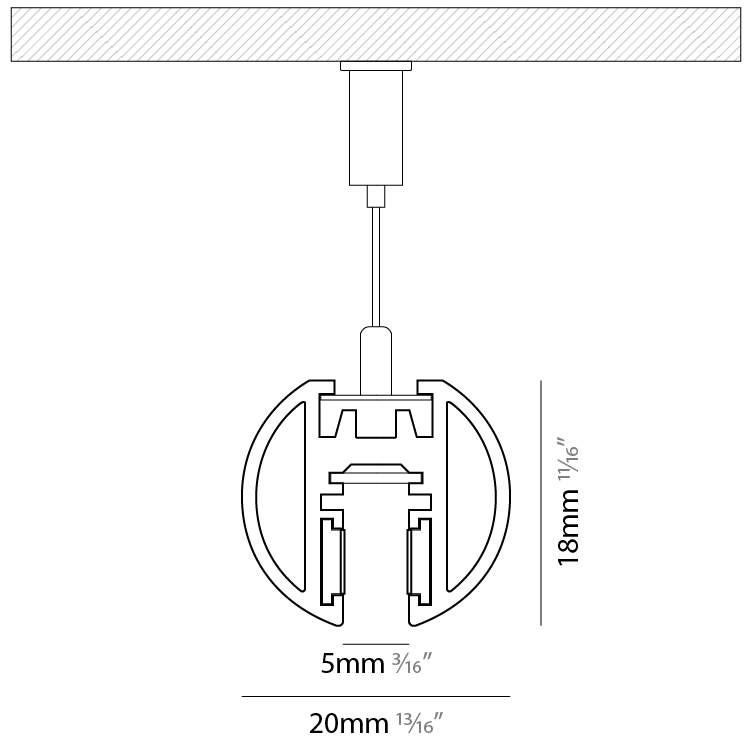

ELECTRICAL

Dimming: Non-Dimmable / 0-10V Dimming

LED

OPTICAL

Beam Angle: 96
 Adjustability: Fixed

RATINGS AND CERTIFICATIONS

Certified By: CSA Certified to UL and CSA Standards
 IP rating: IP20

PROJECT	
TYPE	
SPECIFIER	
QUANTITY	
DATE	