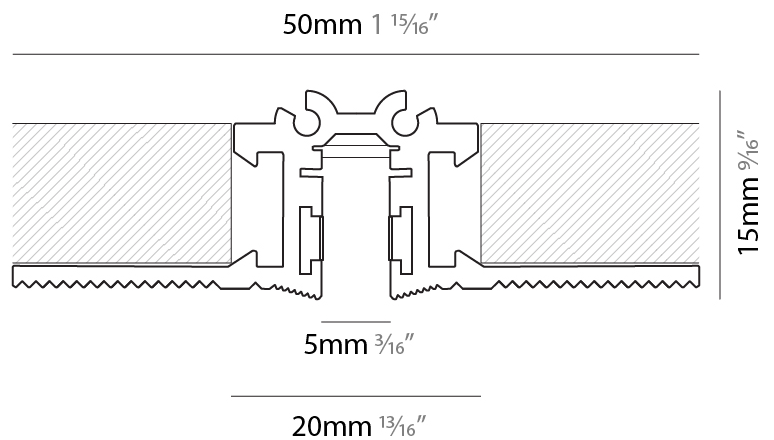

ELECTRICAL

Dimming: Non-Dimmable / 0-10V Dimming

LED

OPTICAL

Beam Angle: 96
 Adjustability: Fixed

RATINGS AND CERTIFICATIONS

Certified By: CSA Certified to UL and CSA Standards
 IP rating: IP20

PROJECT	
TYPE	
SPECIFIER	
QUANTITY	
DATE	