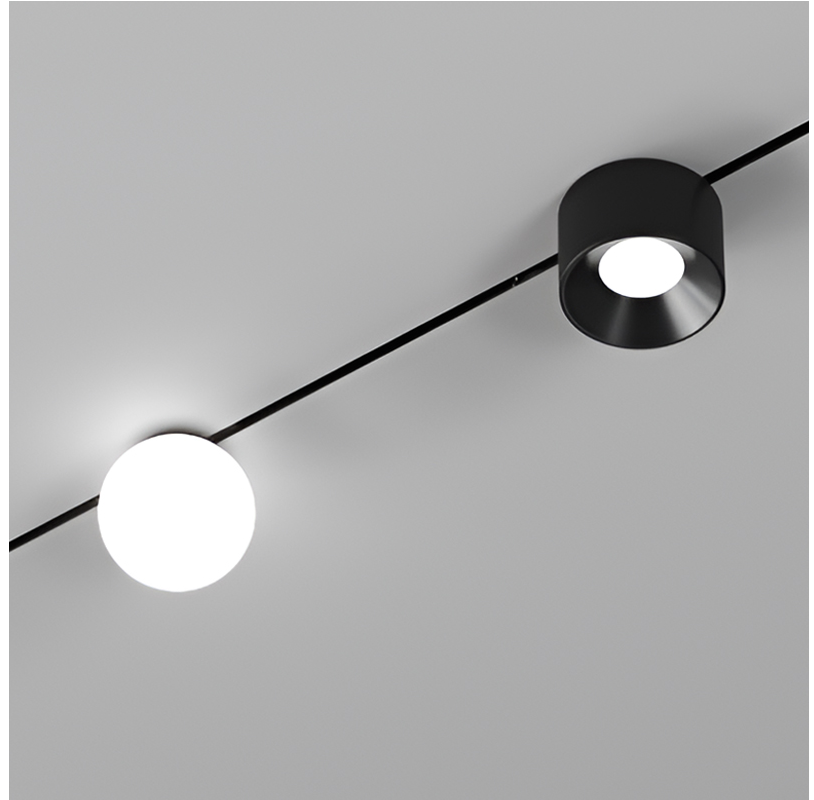

ELECTRICAL

Dimming: Non-Dimmable / 0-10V Dimming

LED

OPTICAL

Beam Angle: 96
 Adjustability: Fixed

RATINGS AND CERTIFICATIONS

Certified By: CSA Certified to UL and CSA Standards
 IP rating: IP20

PROJECT	
TYPE	
SPECIFIER	
QUANTITY	
DATE	